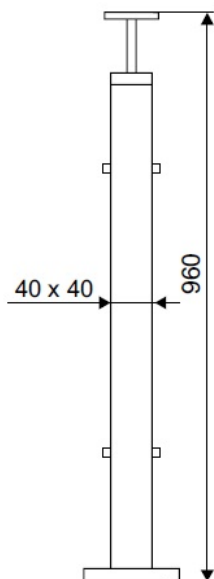

PRODUCT SHEET

Description:

Baluster Post SS304, 40x40x1,5mm, L 879mm, End, W/Flexible Hand Rail, 2 Holes On 1 Side
W/M8x14mm Screws F/Clamps,Incl., Base Cover Cap & 4 Floor Plugs & Screws, W/Flat Handrail,All,
Brushed SS304, (Glass Clamps to Be Bought Separately)

Item number:

22.10.356-0

Units	Box	Carton	HS Code	Barcode
Pcs.	1	6	8302419000	 5704866083843

SISO A/S

Mileparken 11
DK-2740 Skovlunde
Denmark
VAT: DK 24786013

Phone +45 45 830 900

www.siso.dk
siso@siso.dk

Danske Bank
Nytorv Branch
Copenhagen
SWIFT: DABADKKK

Account no.
4180 3112 112936
IBAN Account
DK7230003112112936